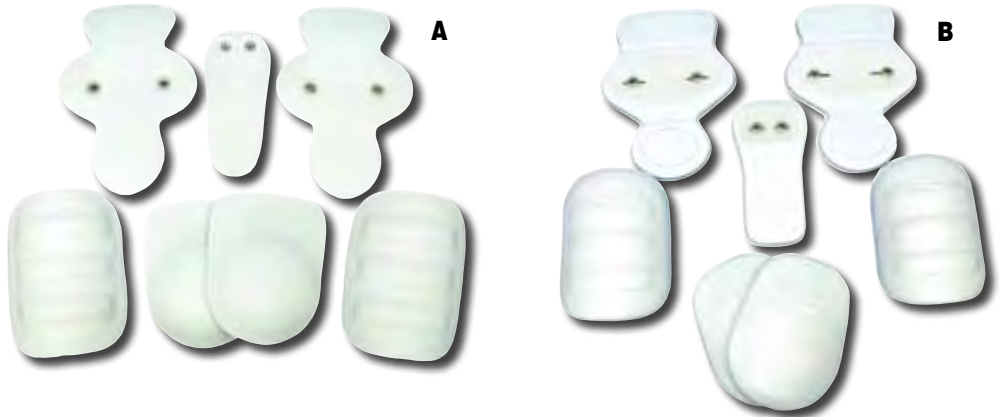

## J. VINYL DIPPED KNEE PADS

**3336054 - 8" Adult**

**3336055 - 7 1/2" J.V.**

**3336056 - 7" Youth**

## K. TAIL PADS

7" ultra-lite foam reinforced with plastic.

**3333006 - Snaps**

**3333005 - Slots**

Our Lowest Price Ever!

**\$30,000 Dental Warranty!  
Helps Prevent Concussions!**

**TAPOUT® MOUTHGUARDS**

The Tapout Mouthguard features a Concussion Defense System backed by a \$30,000 Dental warranty, the industry's best. While wearing the Tapout mouthguard, the Temporomandibular Joint (TMJ), fills with fluid as a natural lubricant and shock absorber. Air flow channels create maximum breathability for comfort and performance. Optional easy attach strap to secure your mouthguard to your helmet. **NEW FOR 2011!**