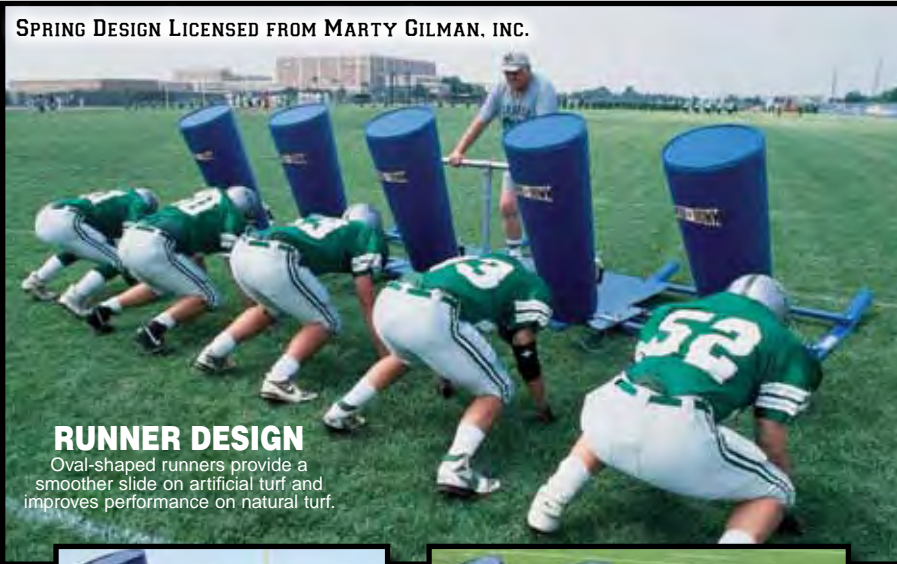

72 PRO DOWN® BLOCKING SLEDS

SPRING DESIGN LICENSED FROM MARTY GILMAN, INC.

RUNNER DESIGN

Oval-shaped runners provide a smoother slide on artificial turf and improves performance on natural turf.

**Ships in
24 hours!**