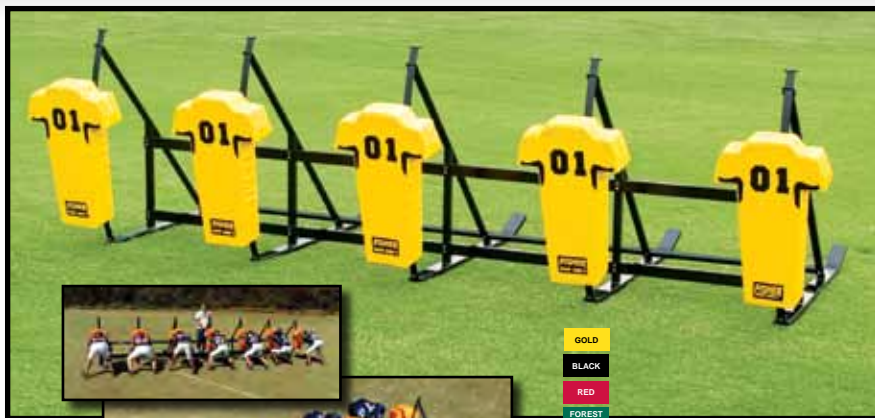

FISHER® VARSITY BLOCKING SLEDS

Designed for H.S., College & Pro Teams. Leaf Spring Design. Ultracell Polyfoam core. Removable Pads. Heavy Duty 18 oz. Double-Sided vinyl. Expandable from 2 to 7 units. Coaches Platform included.

Sled Standard Pad

- 2 Man **CL2S**
- 5 Man **CL5S**
- 7 Man **CL7S**

Sled "T" Pad

- 2 Man **CL2T**
- 5 Man **CL5T**
- 7 Man **CL7T**

- GOLD
- BLACK
- RED
- FOREST GREEN
- KELLY GREEN
- MAROON
- ORANGE
- GRAY
- ROYAL
- NAVY
- PURPLE

FISHER® FOOTBALL ON A STICK

Rubber construction. Butyl bladder.

9708288

SMITTY'S BLASTER

Arms adjust from 50-250lbs. each. Arms won't break and fall off. Adjustable tension, height and angle. Heavy duty steel cast parts.

BLASTER

FISHER® POWER BLASTER

12 arms for greater resistance. Smitty Blaster unique arm technology. Adjustable arm height. 60.5"W X 79"T X 74"D.

BLASTER2

FISHER® BULL SLED

The BULL Sled: Teaches players to roll their hips to maximize power and drive through opponents. 42" H Pads lock down for drive blocking. Target number and hand engagement area for correct hand placement. Modular construction: Individual components allow stations to be added as the need arises or budget permits. Start with 2 Man and easily expand as desired. Blocking Units: Sturdy metal pedestal mounted to powder coated steel frame. Torso pad with hand engagement area mounts to the pedestal on a 3" X 3" steel post that telescopes into the fulcrum mechanism. Spring tension can be adjusted through the full range of motion. Choose from 11 Fisher Pad colors. 5 year limited warranty. Available in 1,2,3,4,5,6,and 7 man sleds.