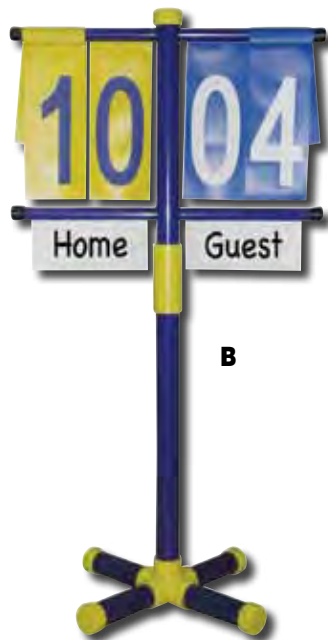

MACGREGOR® 4' X 2' MULTI-SPORT INDOOR SCOREBOARD

Scores multiple sports including Basketball, Volleyball, Wrestling, and can function as a stopwatch or clock. Includes fully functioning wireless remote controller makes it easy to change sports or it can even turn unit off remotely. Wireless controller has a range of 300 feet and 12 different channels to choose from which allows for multiple units in the same area. 48" L x 24" H x 4" W plastic case with a plexiglass face; 24 lbs. Large 6" LED digits; 3 digit scoring and digital periods. Bonus and Possession indicators for each team (Fouls can be kept on controller). Can be wall mounted (slots built into the back of the case) or can be used with portable stand (sold separately). Includes wireless remote and 100 feet of cable if needed. 5 Year Limited Warranty.

SK3048
1317107 - Optional Stand

OPTIONAL STAND

WIRELESS REMOTE

Only at XO Sports!!

A. INDOOR/OUTDOOR TABLETOP SCOREBOARD

Tabletop unit with dual LED brightness settings for full on daylight or night operation. Wireless remote (100' range) included allows operator to change scores and start/stop clock. All other functions controlled by panel on back of board. AC/DC, complete with built-in, rechargeable battery. For portable use only. Do not store outside or use during inclement weather. 4 user-settable frequencies allow the use up to four scoreboards in the same area.

9715027

Top 5!

A

B. PVC ADJUSTABLE SCOREKEEPER

38" High PVC stand with a 15" x 15" base. 7"H numerals printed on vinyl. 2 Erasable Team Name Panels. Scores 0-99. Converts from a floor stand to a table top unit.

7431012

B

C. PORTABLE MANUAL SCOREBOARD

Lays flat for storage. Scores up to 99. 11" x 23".

7431005

C

NEED A SCOREBOARD? MANY MODELS AND OPTIONS TO CHOOSE FROM - WIRELESS, SPONSOR PANELS, CUSTOM COLORS, LED, MULTI-SPORT, ETC. - CALL US TODAY!