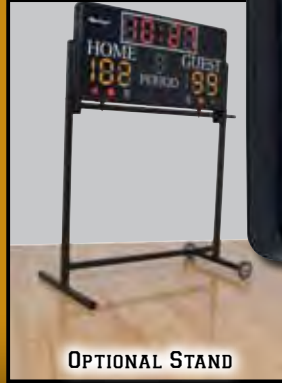

MACGREGOR® 4' X 2' MULTI-SPORT INDOOR SCOREBOARD

Scores multiple sports including Basketball, Volleyball, Wrestling, and can function as a stopwatch or clock. Includes fully functioning wireless remote controller makes it easy to change sports or it can even turn unit off remotely. Wireless controller has a range of 300 feet and 12 different channels to choose from which allows for multiple units in the same area. 48" L x 24" H x 4" W plastic case with a plexiglass face; 24 lbs. Large 6" LED digits; 3 digit scoring and digital periods. Bonus and Possession indicators for each team (Fouls can be kept on controller). Can be wall mounted (slots built into the back of the case) or can be used with portable stand (sold separately). Includes wireless remote and 100 feet of cable if needed. 5 Year Limited Warranty.

SK3048
1317107 - Optional Stand

OPTIONAL STAND

WIRELESS REMOTE

Only at XO Sports!!

A. INDOOR/OUTDOOR TABLETOP SCOREBOARD

Tabletop unit with dual LED brightness settings for full on daylight or night operation. Wireless remote (100' range) included allows operator to change scores and start/stop clock. All other functions controlled by panel on back of board. AC/DC, complete with built-in, rechargeable battery. For portable use only. Do not store outside or use during inclement weather. 4 user-settable frequencies allow the use up to four scoreboards in the same area.

9715027

Top 5!

A

B. PVC ADJUSTABLE SCOREKEEPER

38" High PVC stand with a 15" x 15" base. 7"H numerals printed on vinyl. 2 Erasable Team Name Panels. Scores 0-99. Converts from a floor stand to a table top unit.

7431012

B

C. PORTABLE MANUAL SCOREBOARD

Lays flat for storage. Scores up to 99. 11" x 23".

7431005

C

NEED A SCOREBOARD? MANY MODELS AND OPTIONS TO CHOOSE FROM - WIRELESS, SPONSOR PANELS, CUSTOM COLORS, LED, MULTI-SPORT, ETC. - CALL US TODAY!