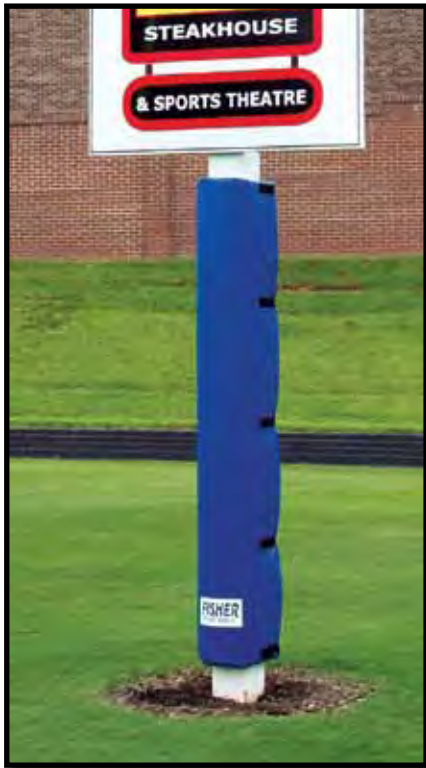

FISHER® ECONOMY POST PADS

2" thick high density foam with a velcro enclosure. 2"D X 72H X 12" W. 19 colors available.

PMV7212

VINYL SEWN ON LETTERING

GPPL1 1-Color Block Letters
GPPLM1 1-Color Metallic Block

GPPL2 2-Color Block Letters
GPPLM2 2-Color Metallic Block

GPPLS1 1-Color Script
GPPLS2 2-Color Script