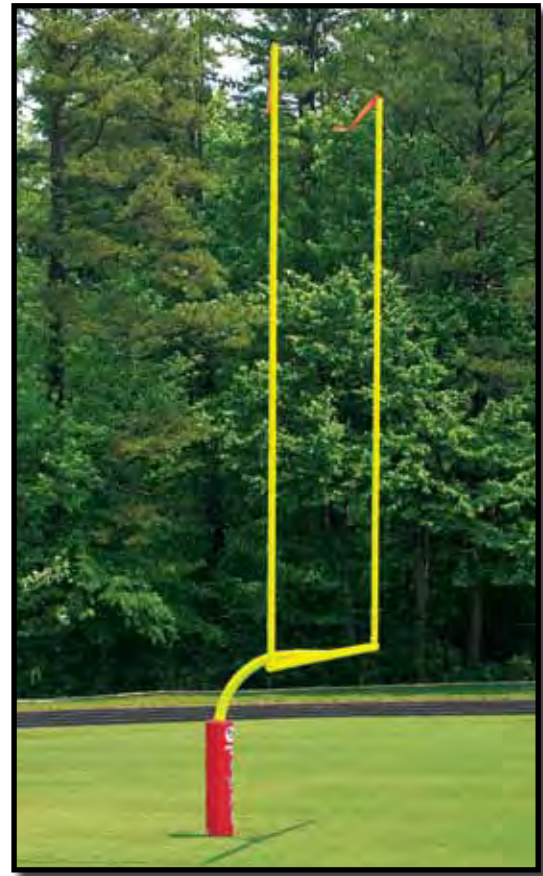

A

B

C

A. HEAVY DUTY H-STYLE GOAL POSTS

Perfect for budget conscience programs. Official H.S. dimensions. Made of 3.5" flo-coated galvanized steel. Wind directional banners included.

9708178 - Pair

9708179 - Single

9708180 - Ground Sleeves

B. OFFICIAL GOAL POSTS

Semi-permanent, single post design. Meets NFSHSA specs.

18' 6" WIDTH (NCAA)

9708176 - YELLOW

9708175 - WHITE

23' 4" WIDTH (NHFHSA)

9708174 - YELLOW

9708173 - WHITE

OPTIONAL GROUND SLEEVES (Recommended)

9708177 - PAIR 48"

C. COMBO FOOTBALL/SOCCER POSTS

23' 4" Width with 15' uprights constructed with 2" steel tubing. NFHS approved.

9708171 - Pair

9708181 - Ground Sleeves