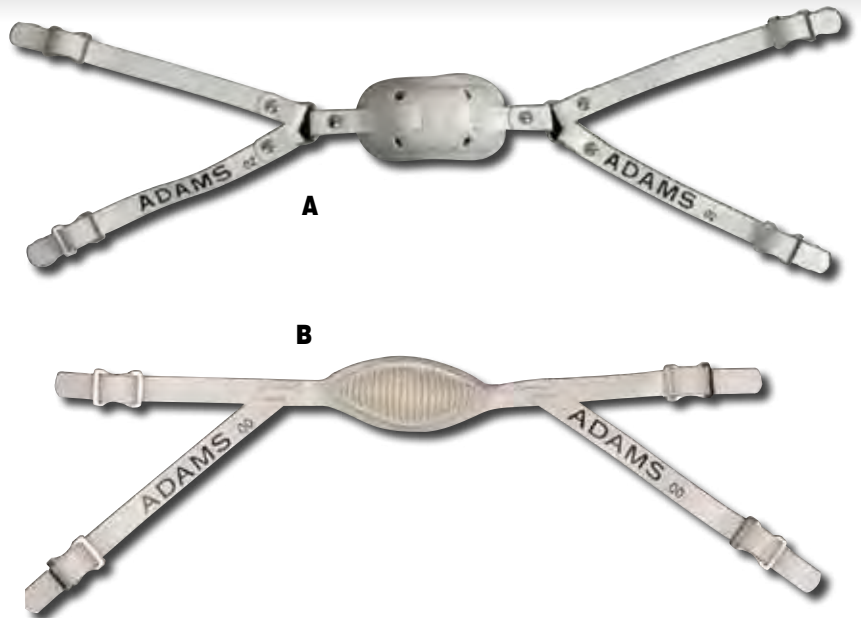

A. ADAMS® CHIN STRAPS

Colors: BK,DG,GO,MR,NY,PU,RY,SC,SG,VG,WH.

**4 PT. HIGH CHIN STRAPS
COLORED CUP WITH WHITE STRAPS**
3347002 - Large Cup

**4 PT. HIGH CHIN STRAPS
COLORED CUP AND STRAPS**
3347014 - Small Cup
3347029 - Medium Cup
3347027 - Large Cup

**4 PT. LOW CHIN STRAPS
COLORED CUP AND STRAPS**
3347013 - Small Cup
3347028 - Medium Cup
3347001 - Large Cup

B. FLANNEL CHIN STRAPS

3346019 - Youth 2pt. Hkup
3346006 - Youth 4pt. Low
3346003 - Adult 4pt. Low
3346004 - Adult 4pt. High